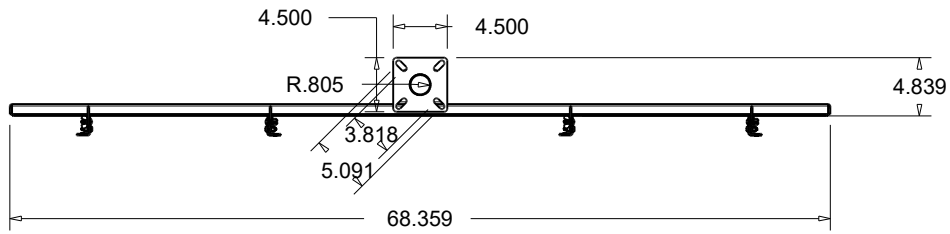

33DW004

Shown with 24 inch pipe and flat ceiling plate.

Tilt angle of screens adjustable from 0° to 15°. Preset holes for 5° and 10°