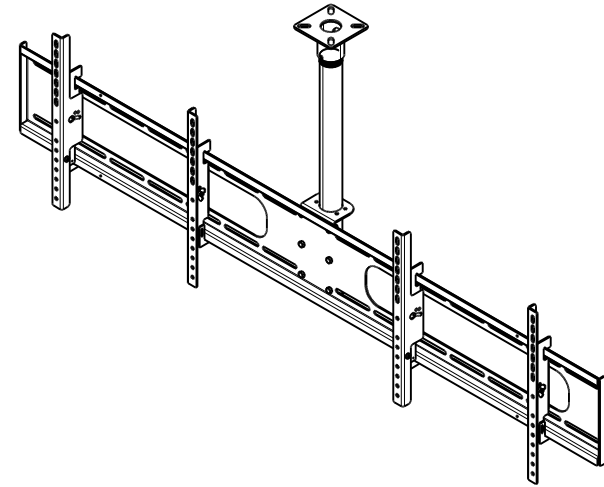

33DW004

Shown with 24 inch pipe and flat ceiling plate.

Tilt angle of screens adjustable from 0° to 15°. Preset holes for 5° and 10°